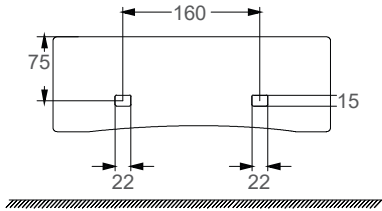

SRTWB7292

Dimension : L585 x W440 x H165mm