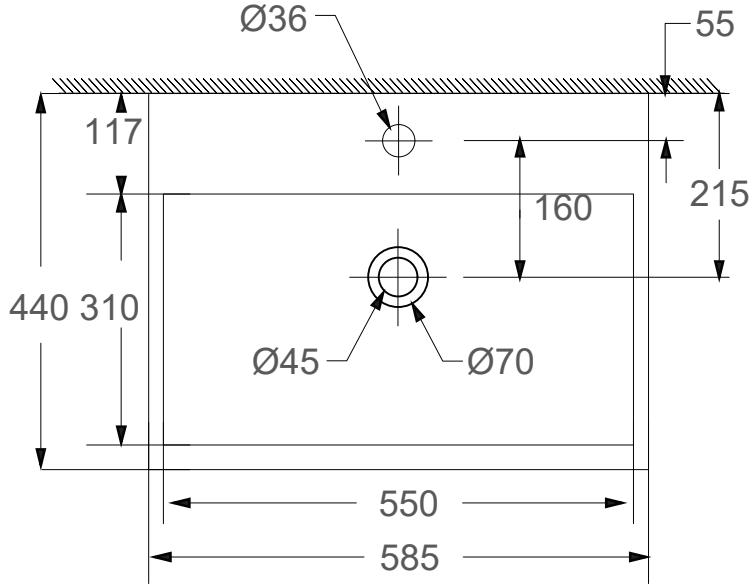

SRTWB7292

Dimension : L585 x W440 x H165mm