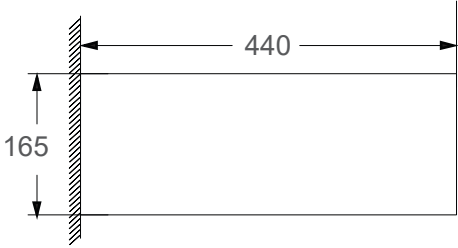

SRTWB7292

Dimension : L585 x W440 x H165mm